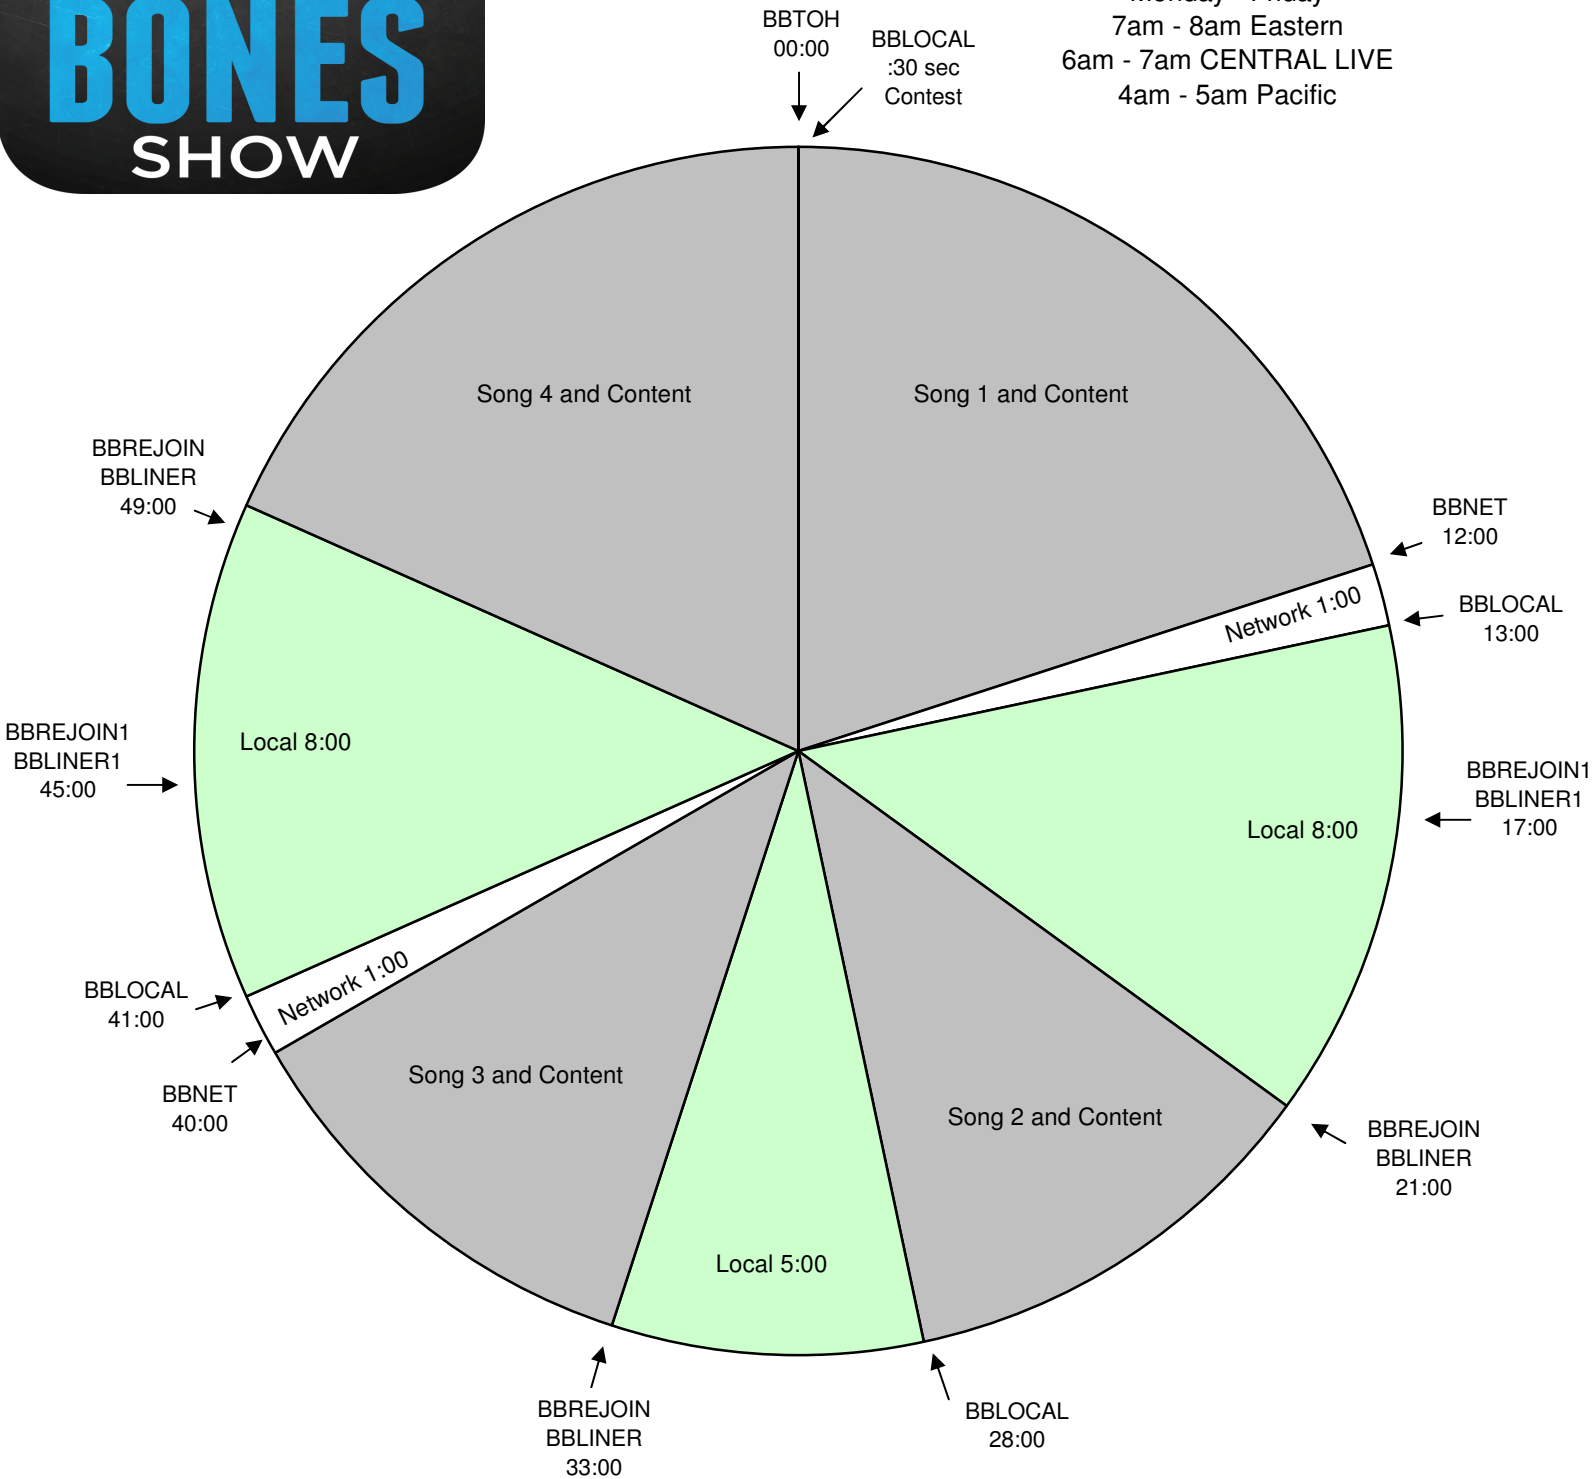

# THE BOBBY BONES SHOW

The Bobby Bones Show  
 Effective October 13th - November 21st 2014  
 Premiere XDS PRO4-P Satellite  
 Hour 2  
 Monday - Friday  
 7am - 8am Eastern  
 6am - 7am CENTRAL LIVE  
 4am - 5am Pacific

**All Breaks Float! TOH & BBLINER Also Float!**

Program is live for 5 hours starting at 6am Eastern. Central and Western time zones are welcome to air 5 hours, starting at 5am local time.

Network will program music and talk during the content segments. Stations are welcome to schedule additional songs in the 8 minute local segments

BBLOCAL - Fires local breaks. All breaks float.

BBLINER - Float. Fires locally voiced short show ID - must be exactly 5 second, dry voice

BBLINER1 - Fires locally voiced short show ID - must be exactly 5 second, dry voice

BBREJOIN - Joins the show

BBREJOIN1 - Optional rejoin for 4 minute local breaks.

BBTOH - Float. Fires locally produced top of hour ID - network will go silent for :15

BBCONTEST - For Clear Channel Stations Contesting